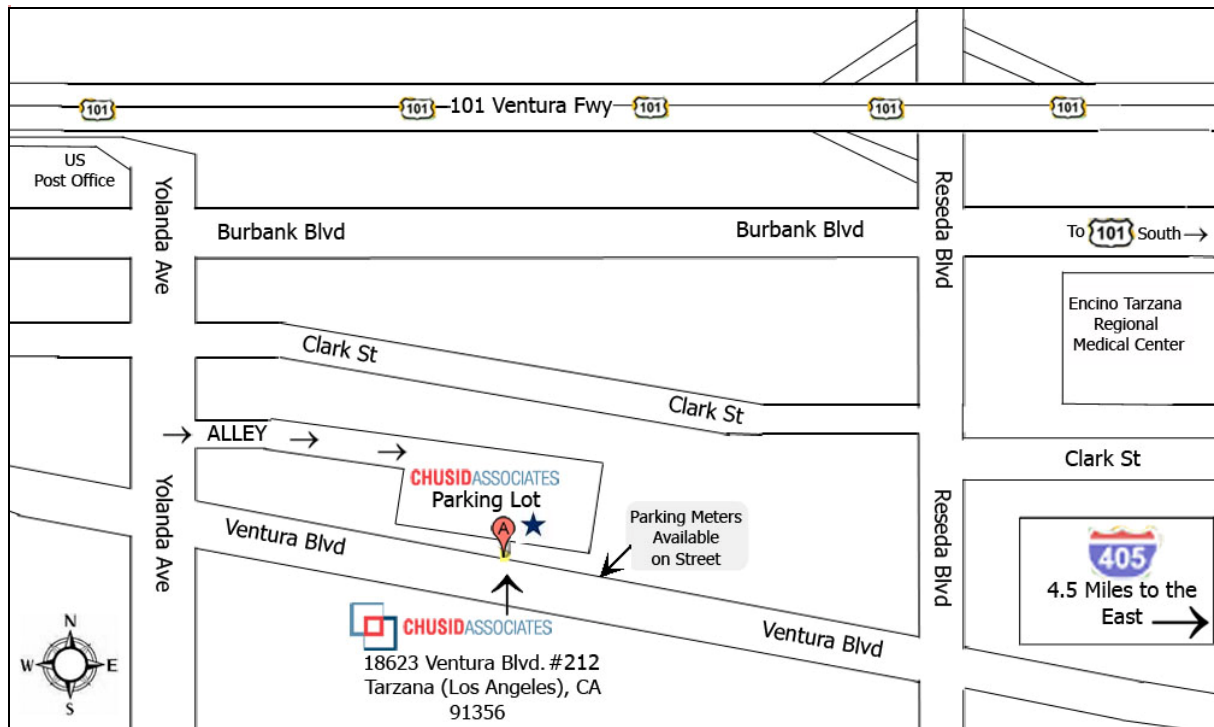

# Directions to CHUSID ASSOCIATES

## From the Intersection of the 405 and 101 Fwys:

- 101 North (Ventura Fwy).
- Take Exit 23 - Reseda Blvd.
- Head South at bottom of ramp.
- Turn Right onto Burbank Blvd. (light).
- Turn Left onto Yolanda Ave. (light).
- Turn Left into the alley between Clark St. and Ventura Blvd.
- Drive to the end of the alley and park.
- We are on the 2<sup>nd</sup> floor of the building at the end of the alley.

For Questions Call:

(818) 774-0003

You may also refer to the *Thomas Guide Book* pg. 560 H-2 or [click here for the Google Map](#).